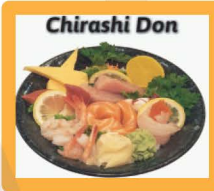

J SUSHI COMBO
Served With Miso Soup

- **J1. Sushi Combo 1 (14pcs).....19.95**
  (Salmon, Tuna, Ebi, Tai, Hokkigai, Real Crab, California Roll)
- **J2. Sushi Combo 2 (11pcs).....19.95**
  (Salmon, Tuna, Ebi, Tako, Unagi, Tamago, Dynamite Roll)
- **J3. Sushi Combo 3 (14pcs).....19.95**
  (Salmon, Tuna, Ebi, Tobiko, Masago, Hotate, Yam Roll)
- **J4. Sushi Combo 4 (14pcs)..... 19.95**
  (3 Salmon Sushi, 3 Tuna Sushi, California Roll)

K ROLL COMBO
Served With Miso Soup

- **K1. Roll Combo 1 (21pcs)..... 18.95**
  (8 California Roll, 8 Yam Roll, 5 Dynamite Roll)
- **K2. Roll Combo 2 (21pcs)..... 20.95**
  (8 Spicy Salmon Roll, 8 Spicy Tuna Roll, 5 Spicy Dynamite Roll)
- **K3. Roll Combo 3 (24pcs)..... 17.95**
  (8 Yam Roll, 8 Avocado Roll, 8 Inari Roll)
- **K4. Roll Combo 4 (16pcs)..... 18.95**
  (2 Salmon Sushi, 2 Tuna Sushi, 6 Salmon Maki, 6 Tuna Maki)
- **K5. Roll Combo 5 (20pcs)..... 21.95**
  (10 Deep Fried California Roll, 5 Spicy Dynamite Roll, 5 Chicken Tempura Roll)
- **K6. Roll Combo 6 (15pcs)..... 17.95**
  (8 California Roll, 5 Dynamite Roll, 2 Ebi Sushi)

L YAKI SOBA

- **L1. Chicken Yaki Soba 16.95**
- **L2. Beef Yaki Soba.....16.95**
- **L3. Veggies Yaki Soba 14.95**
- **L4. Seafood Yaki Soba 19.95**
- **L5. Shrimp Yaki Soba 17.95**

M SASHIMI DONBURI (SUSHI RICE)
Served With Miso Soup

Hot Sale Top

M1 M2 M3

- **M1. Salmon Don (8pcs).....18.95**
- **M2. Tuna Don (8pcs).....18.95**
- **M3. Salmon and Tuna Don (8pcs).....18.95**
- **M4. Unagi Don (8pcs)..... 18.95**
- **M5. Chirashi Don (10pcs Assorted Sashimi)...20.95**